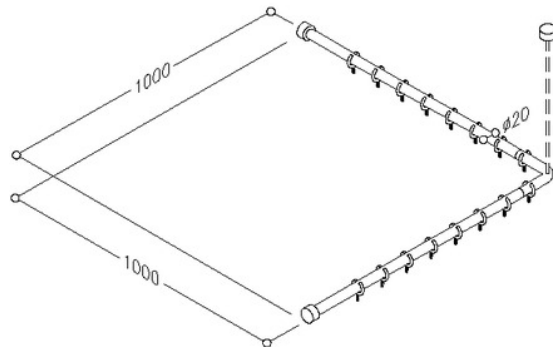

NORMBAU GmbH
Schwarzwaldstraße 15
77871 Renchen/Germany
Telefon +49(0)7843 / 704 - 0
Telefax +49(0)7843 / 704 - 43
www.normbau.de normbau@allegion.com